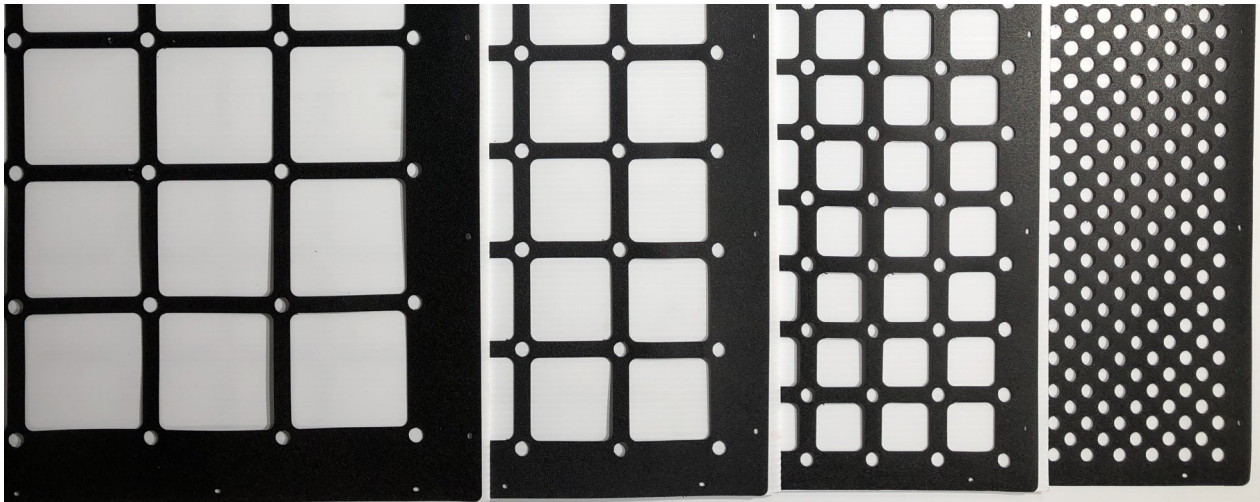

Product	Nodes	Size	Color
Modular Matrix Panels	4x42	8"x94.5"	B,W
Monster Matrix Panel 1.125"	42x84	4'x8'	B,W
ChromaMesh 2"	576	2'x8'	B,W,C
ChromaMesh 1"	4,465	4'x8'	B,W,C
ChromaMesh 2"	1,152	4'x8'	B,W,C
ChromaMesh 3"	512	4'x8'	B,W,C
ChromaMesh 4"	288	4'x8'	B,W,C