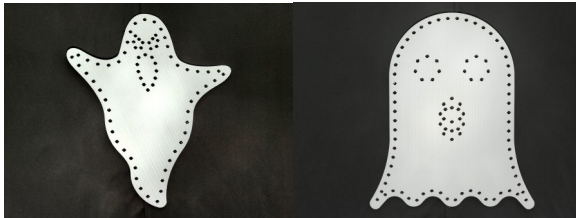

Product	Nodes	Size	Color
Ghost B Gone	209	47"	B,W
Chatty Ghost	100	24"	White
ChromaGhost	75	23"	White