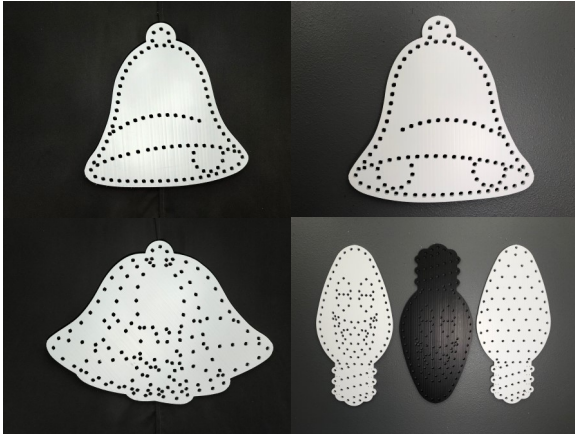

Product	Nodes	Size	Color
Chroma Arch	20	Small	Black
Chroma Arch	32	Medium	Black
Chroma Arch	50	Large	Black
Chroma Arch	126	3 Ring	Black

Product	Nodes	Size	Color
CoroBell Single Clanker	100	20"	White
CoroBell Animated Double Clanker	109	20"	White
CoroBell Animated Swing	154	21"	White