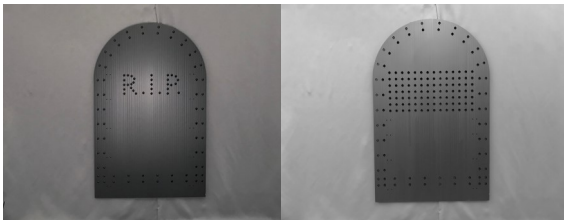

Product	Nodes	Size	Color
ChromaStones #1—#6	19-27	15"-23"	Black
Mega ChromaStone Matrix	166	36"	Black
Mega ChromaStone RIP	100	36"	Black