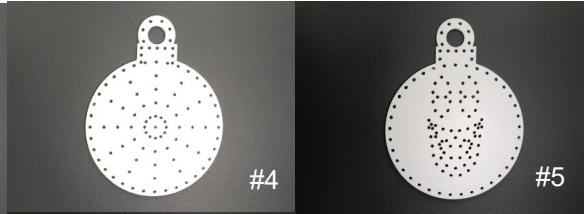

Product	Nodes	Size	Color
ChromaOrnament #1	175	26.5"	White
ChromaOrnament #2	50	26.5"	White
ChromaOrnament #3	120	26.5"	White
ChromaOrnament #4	100	26.5"	White
ChromaOrnament #5	124	26.5"	White
ChromaOrnament #6	90	31.5"	White
ChromaOrnament #7	75	31.5"	White
ChromaOrnament #8	75	31.5"	White
ChromaOrnament #9	100	31.5"	White
ChromaOrnament #10	124	31.5"	White
ChromaOrnament #11	50	27.75"	White
ChromaOrnament #12	100	27.75"	White
ChromaOrnament #13	124	27.75"	White
ChromaOrnament #14	50	31"	White
ChromaOrnament #15	75	31"	White
ChromaOrnament #16	124	31"	White
ChromaOrnament #20	100	47"	White
ChromaOrnament Matrix	225	4'5"	B,W