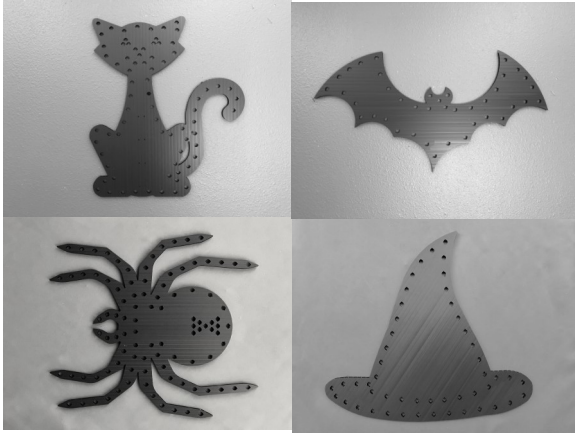

Product	Nodes	Size	Color
DayCor Pixel Spinner	33	12"	DayCor
DayCor Pixel Spinner	61	15"	DayCor
DayCor Pixel Spinner	85	22"	DayCor
DayCor Pixel Spinner Mega	240	47"	DayCor

Product	Nodes	Size	Color
DayCor ChromaHat Matrix	156+168	44.5"	DayCor
DayCor ChromaStocking with Matrix	88+140	40"	DayCor
DayCor ChromaStocking	88	40"	DayCor

Product	Nodes	Size	Color
DayCor Soldier	None	47"	DayCor
DayCor Soldier	150	47"	DayCor
DayCor Soldier (minilights)	100	47"	DayCor

New for 2019 Christmas High-Res DayCor props. We partnered with Mattos Orchard to create one of a kind props that are digitally printed directly to the coro. We then can cut them out with or without pixel holes or for projection mapping.

With our own in-house artist, we can create art for virtually any holiday imaginable or specifically for your venue. This is only a sample of what we can offer.

Product	Nodes	Size	Color
ChromaBat	40	30"	Black
ChromaBat Mega	50	4'	Black
Black Cat	75	23"	Black
Black Widow Spider	100	23"	Black
Black Widow Spider Mega	187	46"	Black
ChromaHat Matrix Witch	50	22"	Black
ChromaHat Matrix Witch Large	257	42"	Black