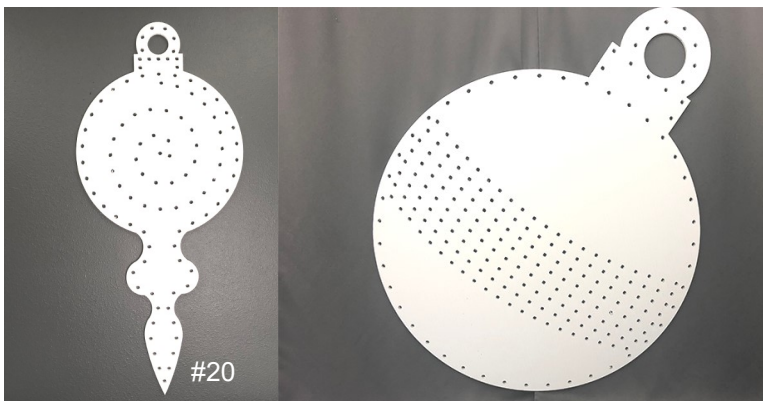

Product	Nodes	Size	Color
ChromaOrnament #1	175	26.5"	White
ChromaOrnament #2	50	26.5"	White
ChromaOrnament #3	120	26.5"	White
ChromaOrnament #4	100	26.5"	White
ChromaOrnament #5	124	26.5"	White
ChromaOrnament #6	90	31.5"	White
ChromaOrnament #7	75	31.5"	White
ChromaOrnament #8	75	31.5"	White
ChromaOrnament #9	100	31.5"	White
ChromaOrnament #10	124	31.5"	White
ChromaOrnament #11	50	27.75"	White
ChromaOrnament #12	100	27.75"	White
ChromaOrnament #13	124	27.75"	White
ChromaOrnament #14	50	31"	White
ChromaOrnament #15	75	31"	White
ChromaOrnament #16	124	31"	White
ChromaOrnament #20	100	47"	White
ChromaOrnament Matrix	225	4'5"	B,W