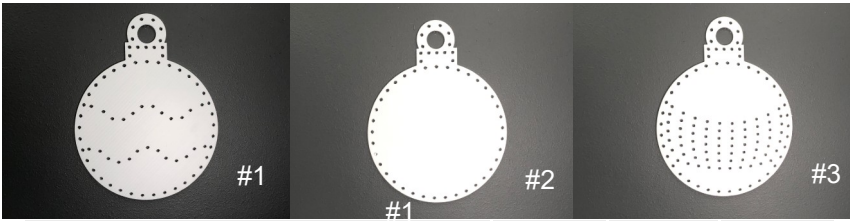

Product	Nodes	Size	Color
ChromaOrnament #1	175	26.5"	White
ChromaOrnament #2	50	26.5"	White
ChromaOrnament #3	120	26.5"	White
ChromaOrnament #4	100	26.5"	White
ChromaOrnament #5	124	26.5"	White
ChromaOrnament #6	90	31.5"	White
ChromaOrnament #7	75	31.5"	White
ChromaOrnament #8	75	31.5"	White
ChromaOrnament #9	100	31.5"	White
ChromaOrnament #10	124	31.5"	White
ChromaOrnament #11	50	27.75"	White
ChromaOrnament #12	100	27.75"	White
ChromaOrnament #13	124	27.75"	White
ChromaOrnament #14	50	31"	White
ChromaOrnament #15	75	31"	White
ChromaOrnament #16	124	31"	White
ChromaOrnament #20	100	47"	White
ChromaOrnament Matrix	225	4'5"	B,W